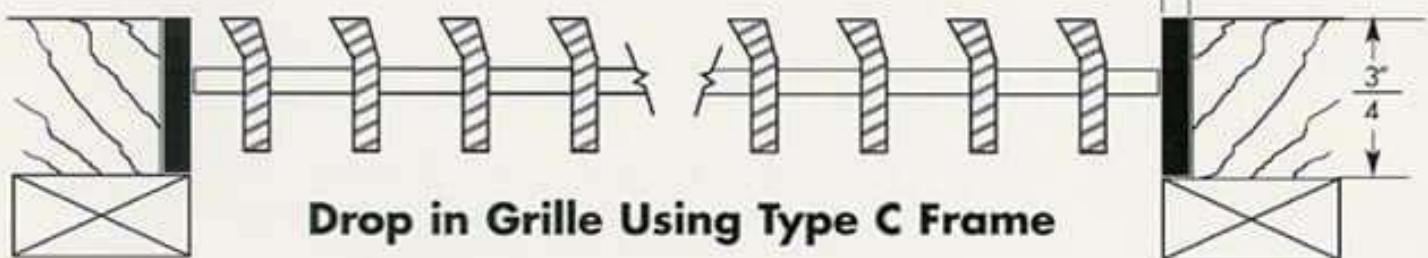

30° DEFLECTION DROP-IN GRILLES

Drop in Grille Core Only

Drop in Grille Using Type A Frame

Drop in Grille Using Type B Frame

Drop in Grille Using Type C Frame

Drop in Grille Using Type D Frame

MATERIALS – Aluminum, Brass, Copper, Bronze