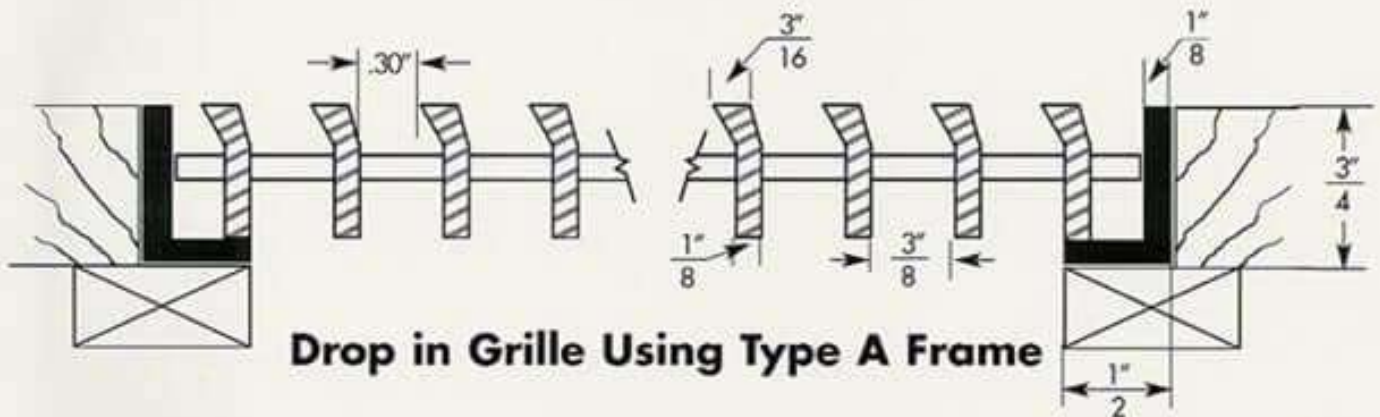

30° DEFLECTION DROP-IN GRILLES

Drop in Grille Core Only

Drop in Grille Using Type A Frame

Drop in Grille Using Type B Frame

Drop in Grille Using Type C Frame

Drop in Grille Using Type D Frame

MATERIALS – Aluminum, Brass, Copper, Bronze