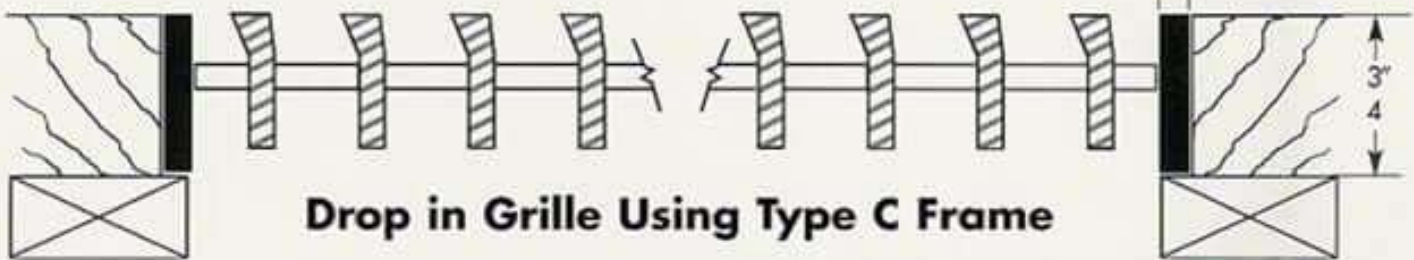

## 15° DEFLECTION DROP-IN GRILLES

**MATERIALS** – Aluminum, Brass, Copper, Bronze

**FINISHES** – Mirror Polish, Satin (brushed), Statuary Bronze, Chrome, Antique Brass, Paint, Nickel, Gunmetal. Other custom finishes available.