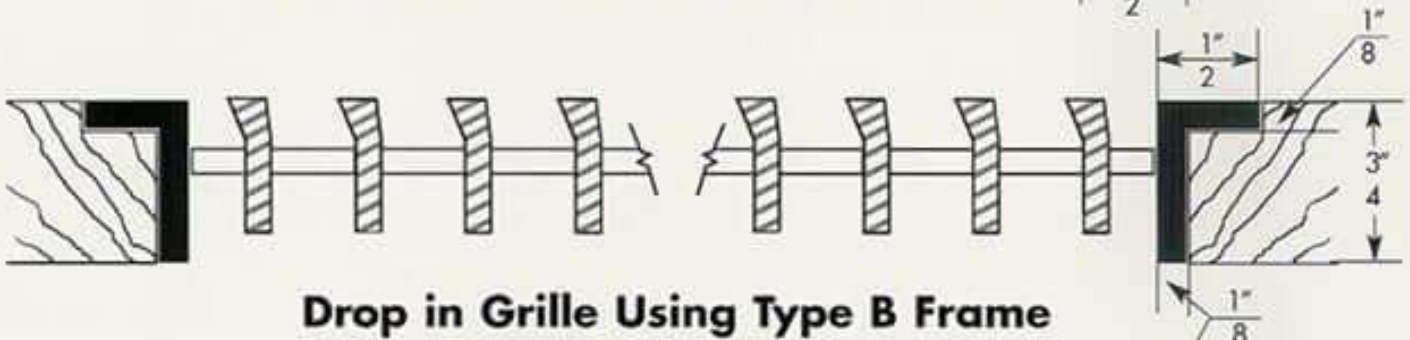

## 15° DEFLECTION DROP-IN GRILLES

**MATERIALS** – Aluminum, Brass, Copper, Bronze

**FINISHES** – Mirror Polish, Satin (brushed), Statuary Bronze, Chrome, Antique Brass, Paint, Nickel, Gunmetal. Other custom finishes available.