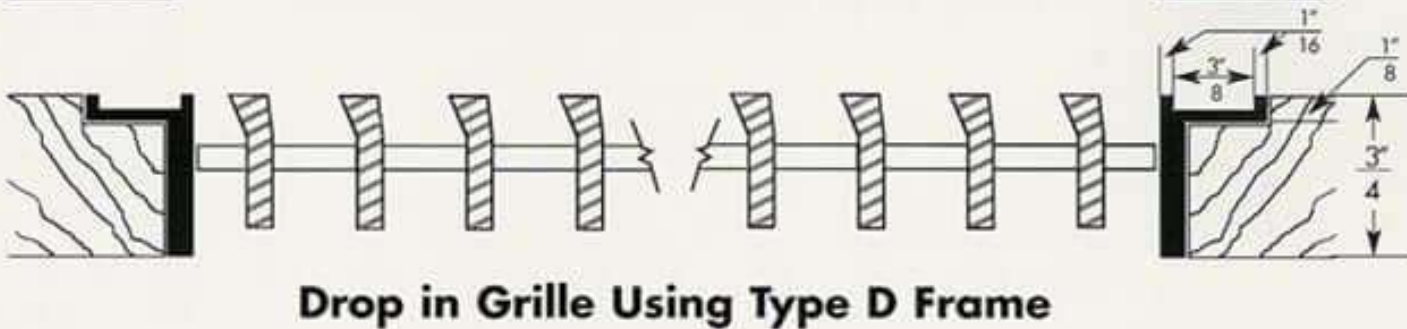

## 15° DEFLECTION DROP-IN GRILLES

**MATERIALS** – Aluminum, Brass, Copper, Bronze

**FINISHES** – Mirror Polish, Satin (brushed), Statuary Bronze, Chrome, Antique Brass, Paint, Nickel, Gunmetal. Other custom finishes available.