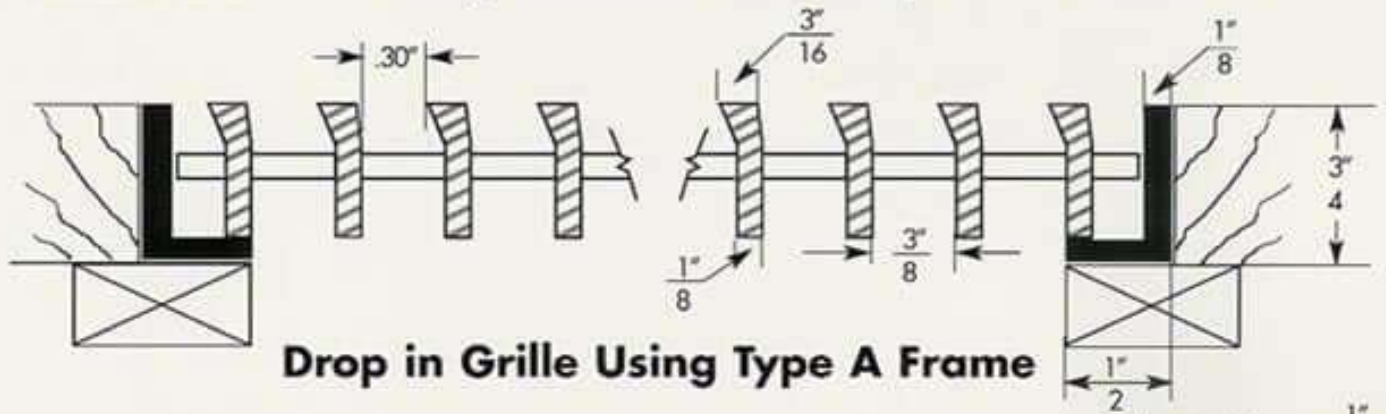

## 15° DEFLECTION DROP-IN GRILLES

**MATERIALS** – Aluminum, Brass, Copper, Bronze

**FINISHES** – Mirror Polish, Satin (brushed), Statuary Bronze, Chrome, Antique Brass, Paint, Nickel, Gunmetal. Other custom finishes available.