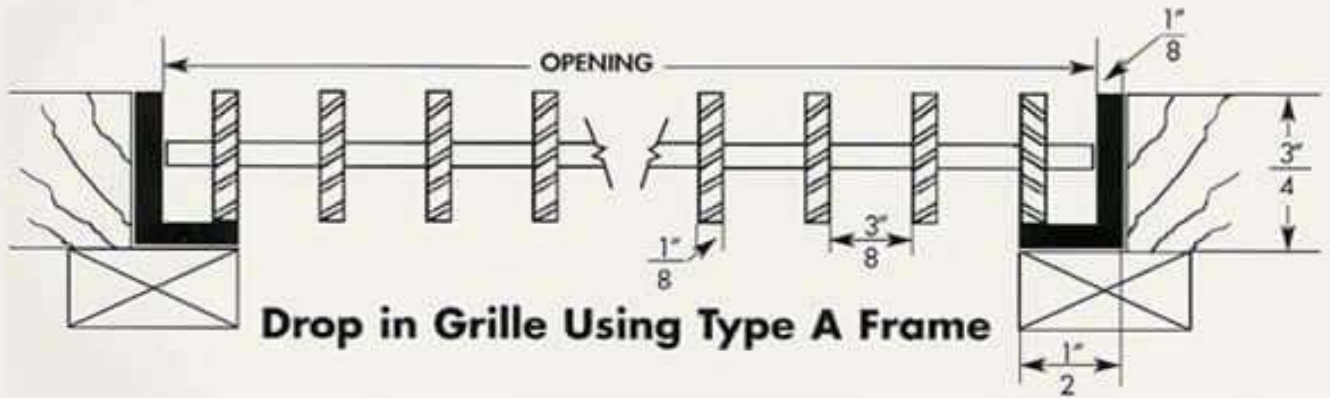

0° DEFLECTION DROP-IN GRILLES

MATERIALS – Aluminum, Brass, Copper, Bronze, Steel, Stainless Steel ($\frac{3}{4}$ " x $\frac{3}{4}$ " A & B Frame)
FINISHES – Mirror Polish, Satin (brushed), Statuary Bronze, Chrome, Antique Brass, Paint, Nickel, Gunmetal. Other custom finishes available.