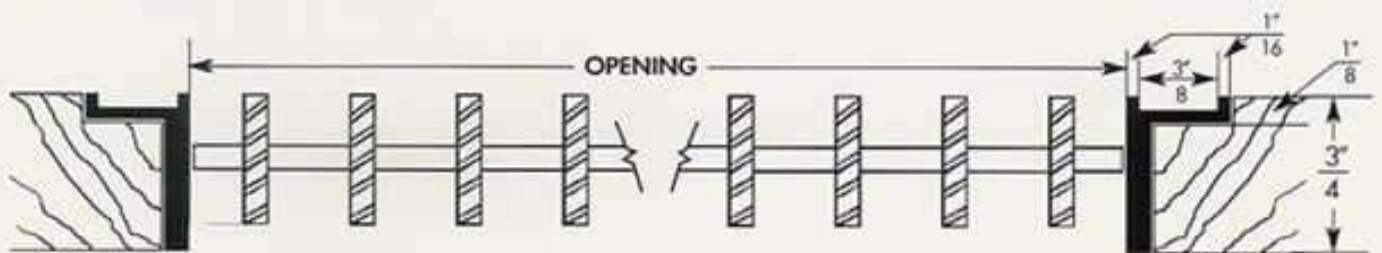

0° DEFLECTION DROP-IN GRILLES

MATERIALS – Aluminum, Brass, Copper, Bronze, Steel, Stainless Steel ($\frac{3}{4}$ " x $\frac{3}{4}$ " A & B Frame)
FINISHES – Mirror Polish, Satin (brushed), Statuary Bronze, Chrome, Antique Brass, Paint, Nickel, Gunmetal. Other custom finishes available.