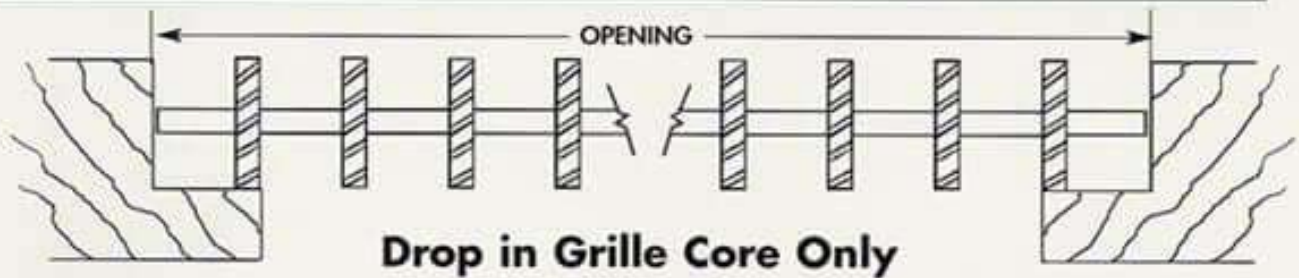

0° DEFLECTION DROP-IN GRILLES

MATERIALS – Aluminum, Brass, Copper, Bronze, Steel, Stainless Steel ($\frac{3}{4}$ " x $\frac{3}{4}$ " A & B Frame)
FINISHES – Mirror Polish, Satin (brushed), Statuary Bronze, Chrome, Antique Brass, Paint, Nickel, Gunmetal. Other custom finishes available.