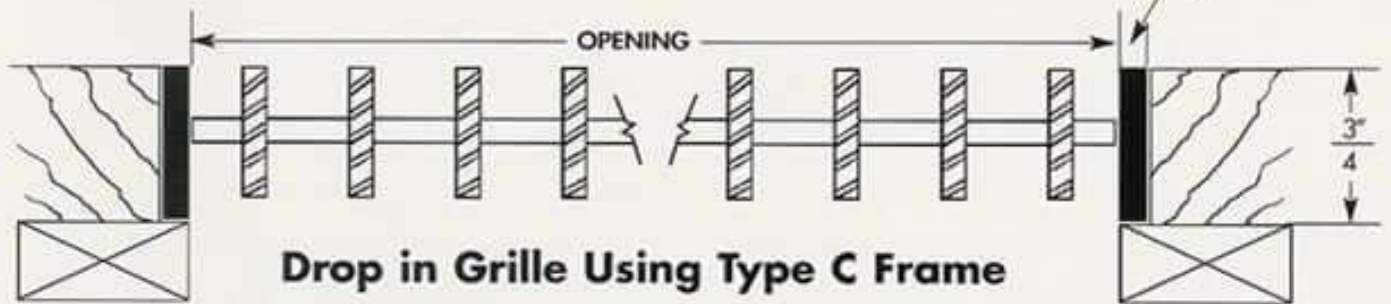

0° DEFLECTION DROP-IN GRILLES

MATERIALS – Aluminum, Brass, Copper, Bronze, Steel, Stainless Steel ($\frac{3}{4}$ " x $\frac{3}{4}$ " A & B Frame)
FINISHES – Mirror Polish, Satin (brushed), Statuary Bronze, Chrome, Antique Brass, Paint, Nickel, Gunmetal. Other custom finishes available.