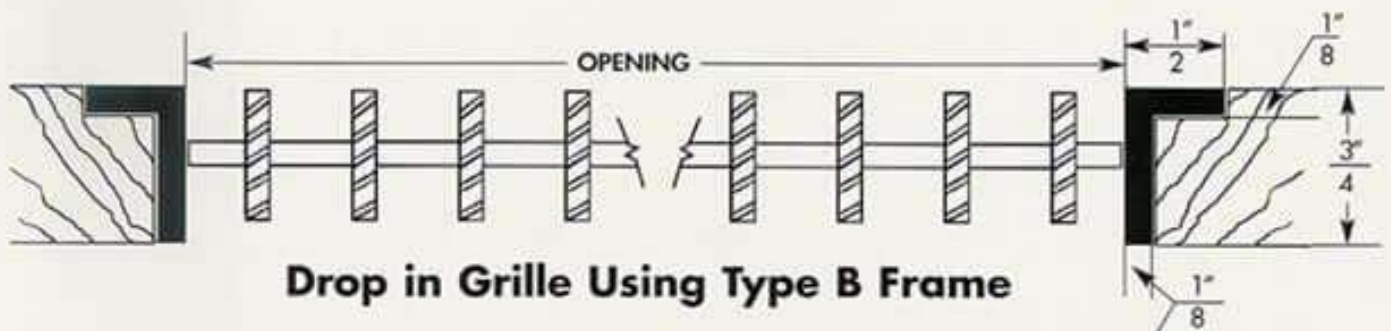

0° DEFLECTION DROP-IN GRILLES

MATERIALS – Aluminum, Brass, Copper, Bronze, Steel, Stainless Steel ($\frac{3}{4}$ " x $\frac{3}{4}$ " A & B Frame)
FINISHES – Mirror Polish, Satin (brushed), Statuary Bronze, Chrome, Antique Brass, Paint, Nickel, Gunmetal. Other custom finishes available.