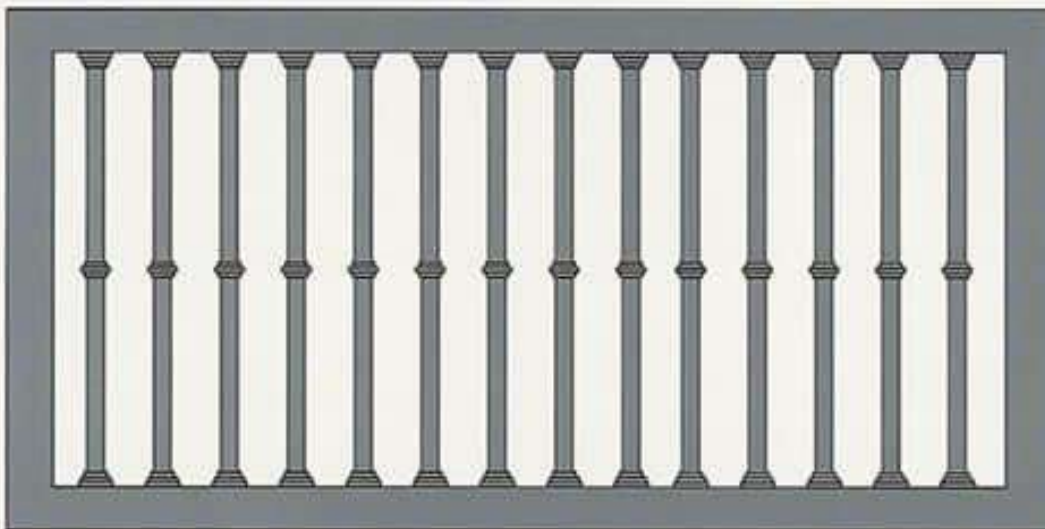

SPINDLE GRILLE
3/4" - 64% open

MATERIALS - Brass, Bronze,

FINISHES - Mirror Polish, Satin (brushed), Statuary Bronze, Chrome, Antique Brass, Paint, Nickel, Gunmetal. Other custom finishes available.

FULL SCALE
TYPICAL SECTION
3/4" BETWEEN SPINDLES
ON CENTER