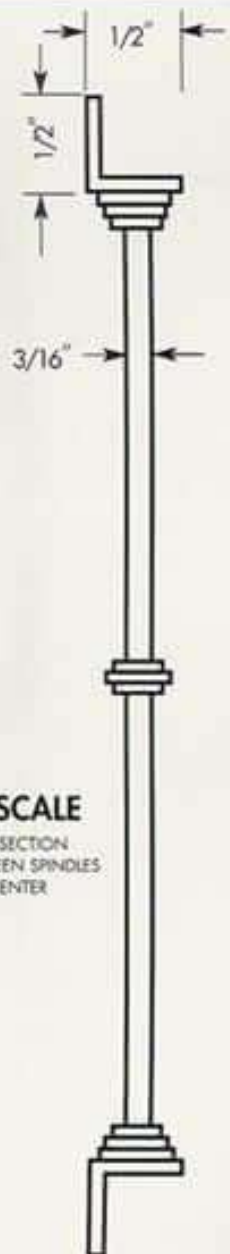

SPINDLE GRILLE
3/4" - 64% open

MATERIALS - Brass, Bronze,

FINISHES - Mirror Polish, Satin (brushed), Statuary Bronze, Chrome, Antique Brass, Paint, Nickel, Gunmetal. Other custom finishes available.

FULL SCALE
TYPICAL SECTION
3/4" BETWEEN SPINDLES
ON CENTER