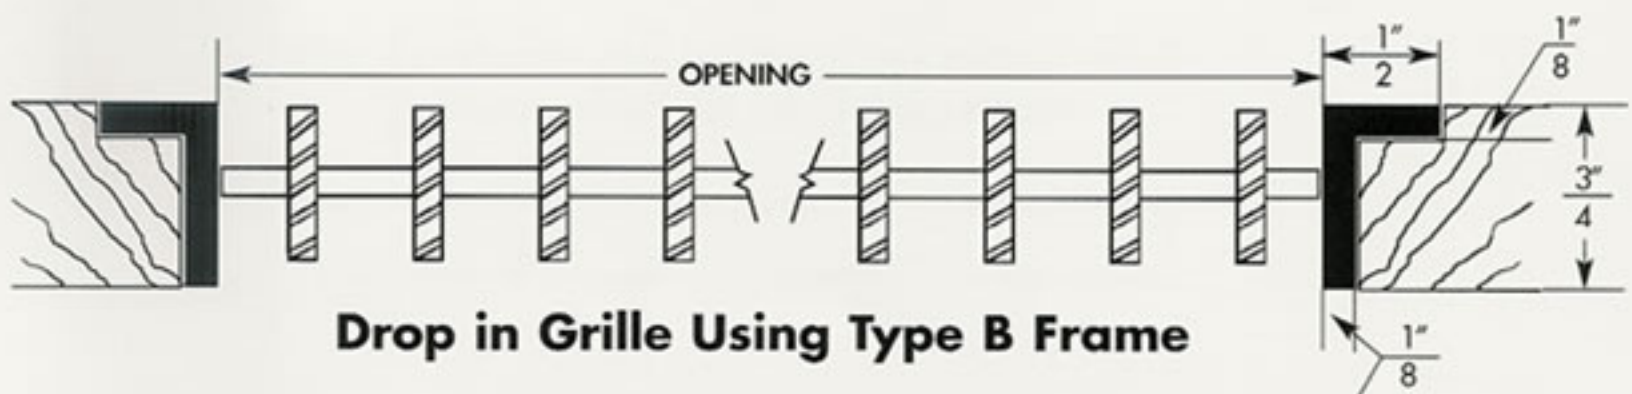

0° DEFLECTION DROP-IN GRILLES

MATERIALS – Aluminum, Brass, Copper, Bronze, Steel, Stainless Steel ($\frac{3}{4}$ " x $\frac{3}{4}$ " A & B Frame)
FINISHES – Mirror Polish, Satin (brushed), Statuary Bronze, Chrome, Antique Brass, Paint, Nickel, Gunmetal. Other custom finishes available.