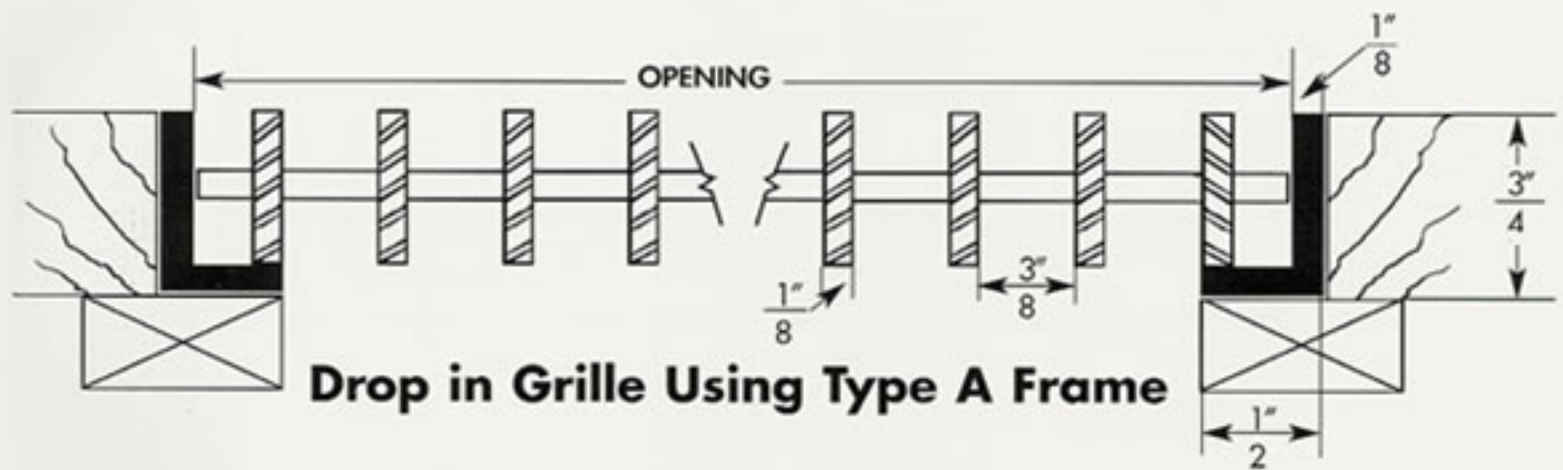

0° DEFLECTION DROP-IN GRILLES

MATERIALS – Aluminum, Brass, Copper, Bronze, Steel, Stainless Steel ($\frac{3}{4}$ " x $\frac{3}{4}$ " A & B Frame)
FINISHES – Mirror Polish, Satin (brushed), Statuary Bronze, Chrome, Antique Brass, Paint, Nickel, Gunmetal. Other custom finishes available.