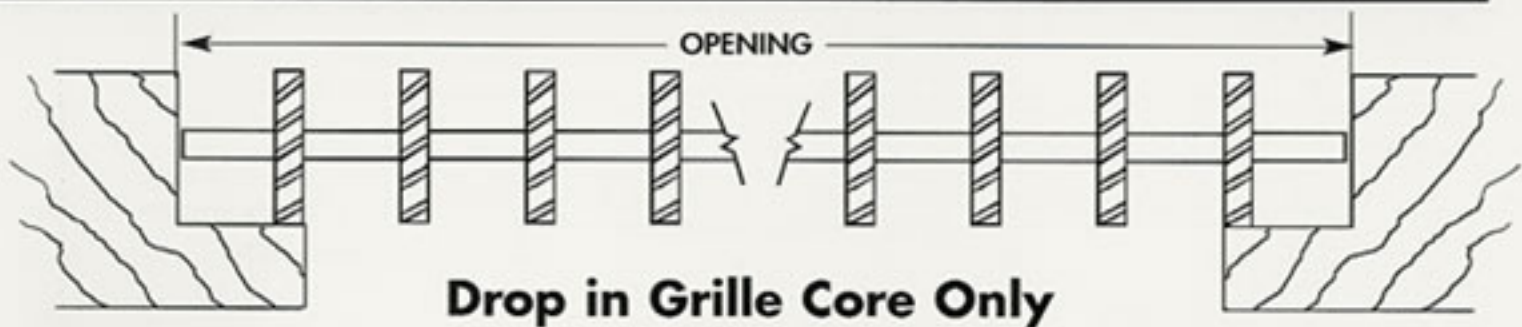

0° DEFLECTION DROP-IN GRILLES

MATERIALS – Aluminum, Brass, Copper, Bronze, Steel, Stainless Steel ($\frac{3}{4}$ " x $\frac{3}{4}$ " A & B Frame)
FINISHES – Mirror Polish, Satin (brushed), Statuary Bronze, Chrome, Antique Brass, Paint, Nickel, Gunmetal. Other custom finishes available.