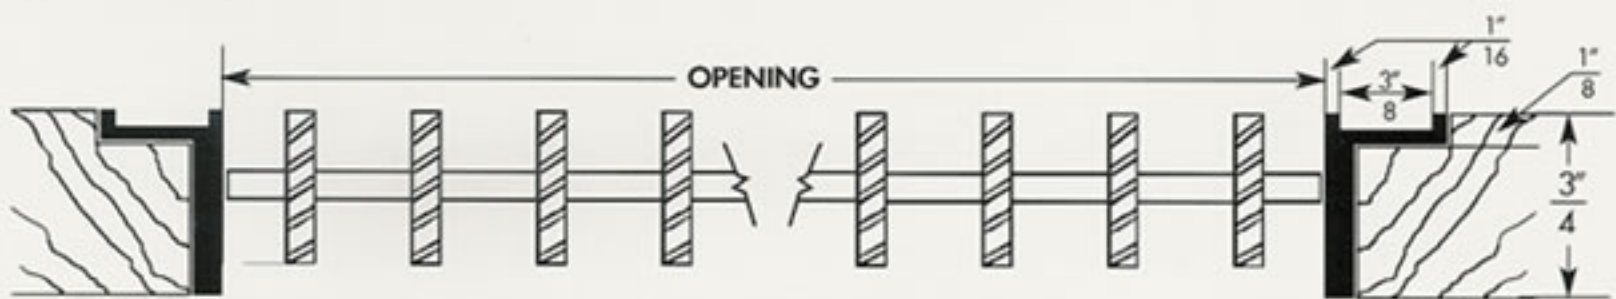

0° DEFLECTION DROP-IN GRILLES

MATERIALS – Aluminum, Brass, Copper, Bronze, Steel, Stainless Steel ($\frac{3}{4}$ " x $\frac{3}{4}$ " A & B Frame)
FINISHES – Mirror Polish, Satin (brushed), Statuary Bronze, Chrome, Antique Brass, Paint, Nickel, Gunmetal. Other custom finishes available.