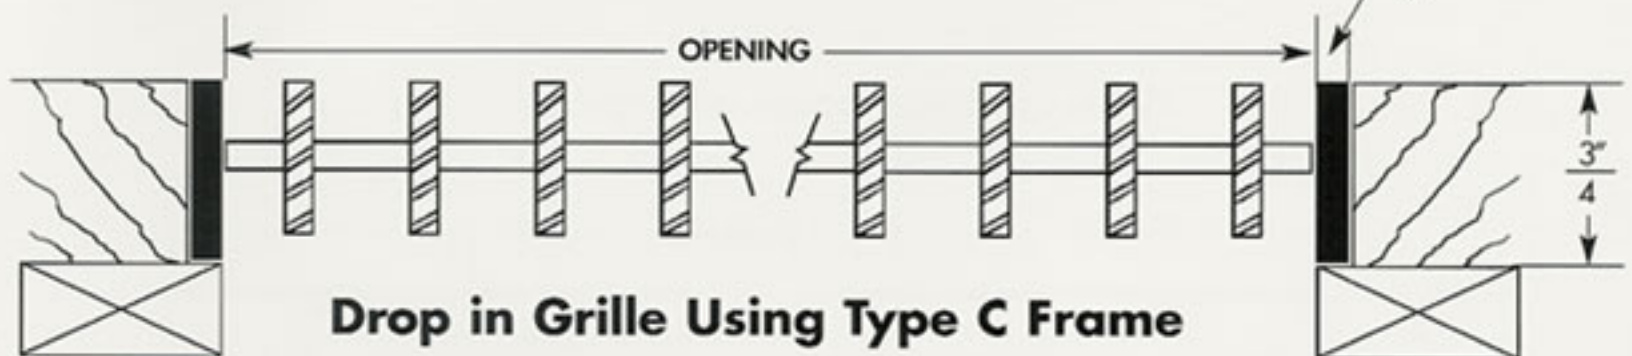

0° DEFLECTION DROP-IN GRILLES

MATERIALS – Aluminum, Brass, Copper, Bronze, Steel, Stainless Steel ($\frac{3}{4}$ " x $\frac{3}{4}$ " A & B Frame)
FINISHES – Mirror Polish, Satin (brushed), Statuary Bronze, Chrome, Antique Brass, Paint, Nickel, Gunmetal. Other custom finishes available.