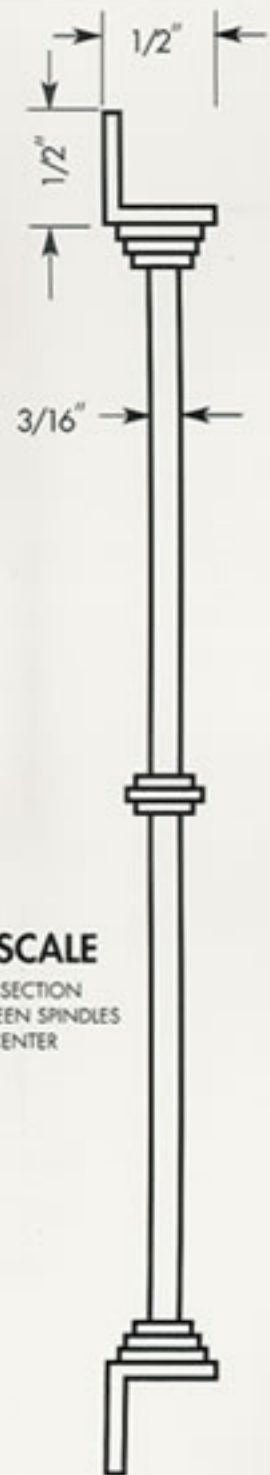

SPINDLE GRILLE

3/4" — 64% open

MATERIALS — Brass, Bronze,

FINISHES — Mirror Polish, Satin (brushed), Statuary Bronze, Chrome, Antique Brass, Paint, Nickel, Gunmetal. Other custom finishes available.

FULL SCALE
TYPICAL SECTION
3/4" BETWEEN SPINDLES
ON CENTER