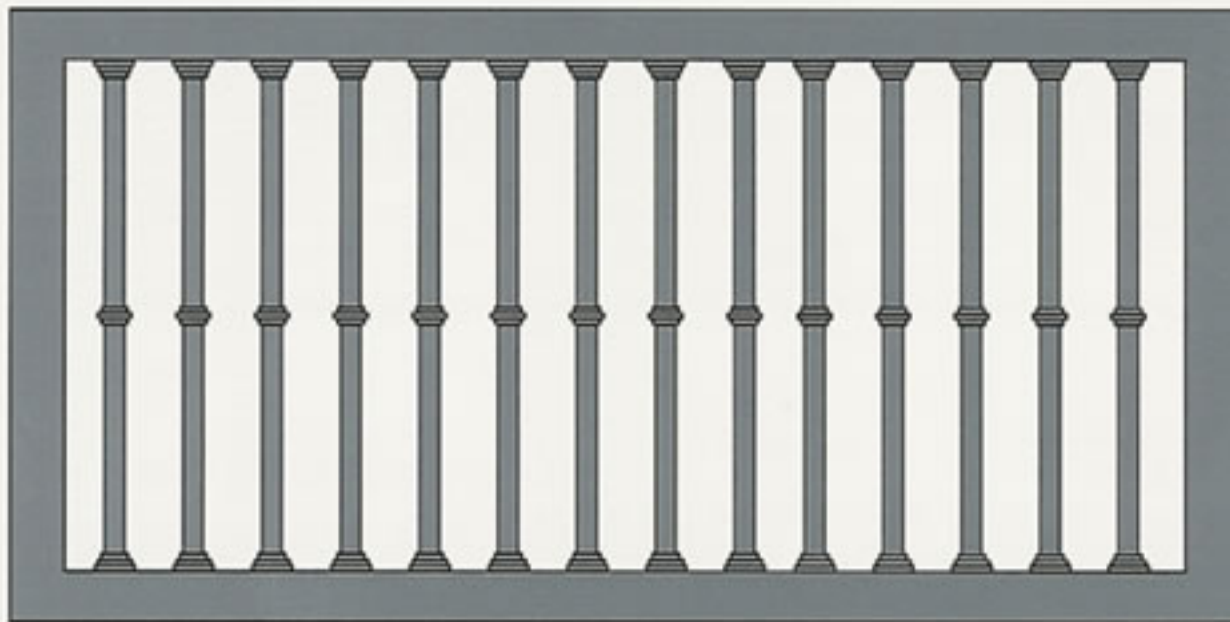

SPINDLE GRILLE

3/4" — 64% open

MATERIALS — Brass, Bronze,

FINISHES — Mirror Polish, Satin (brushed), Statuary Bronze, Chrome, Antique Brass, Paint, Nickel, Gunmetal. Other custom finishes available.

FULL SCALE
TYPICAL SECTION
3/4" BETWEEN SPINDLES
ON CENTER