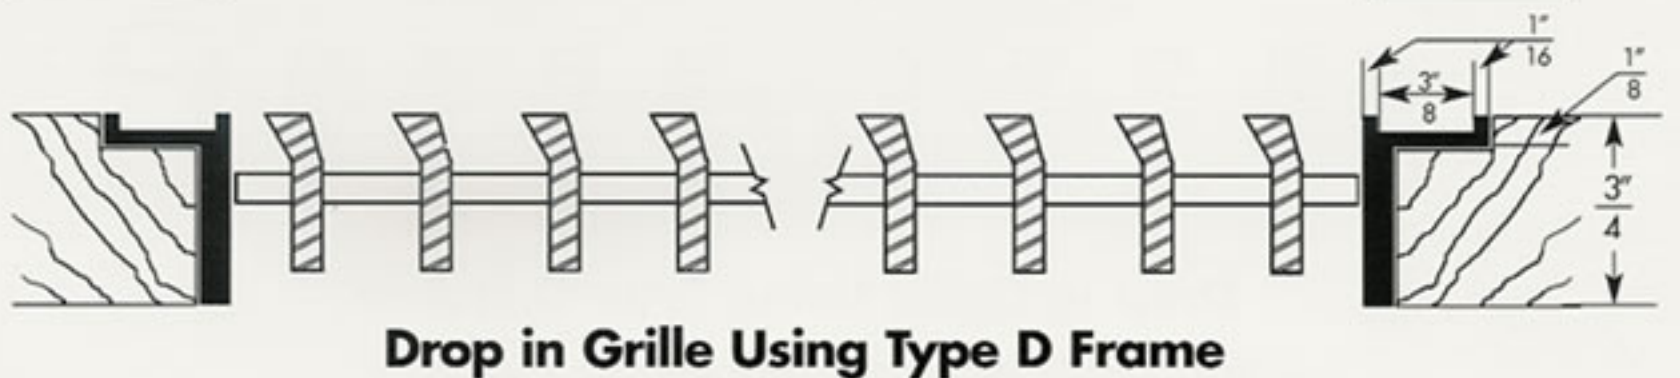

30° DEFLECTION DROP-IN GRILLES

MATERIALS – Aluminum, Brass, Copper, Bronze

FINISHES – Mirror Polish, Satin (brushed), Statuary Bronze, Chrome, Antique Brass, Paint, Nickel, Gunmetal. Other custom finishes available.