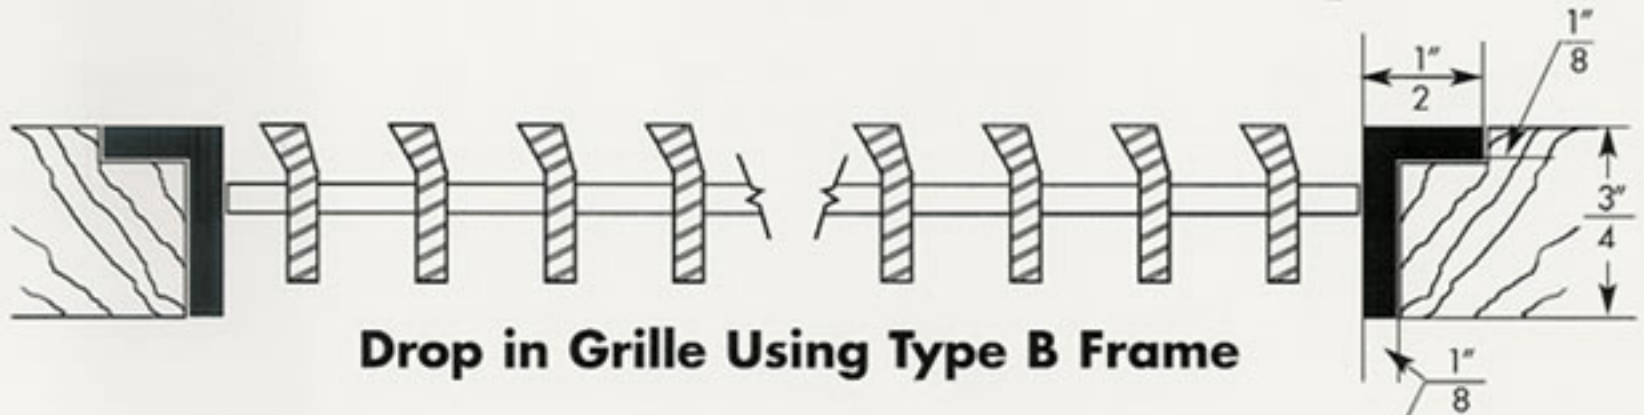

30° DEFLECTION DROP-IN GRILLES

MATERIALS – Aluminum, Brass, Copper, Bronze

FINISHES – Mirror Polish, Satin (brushed), Statuary Bronze, Chrome, Antique Brass, Paint, Nickel, Gunmetal. Other custom finishes available.