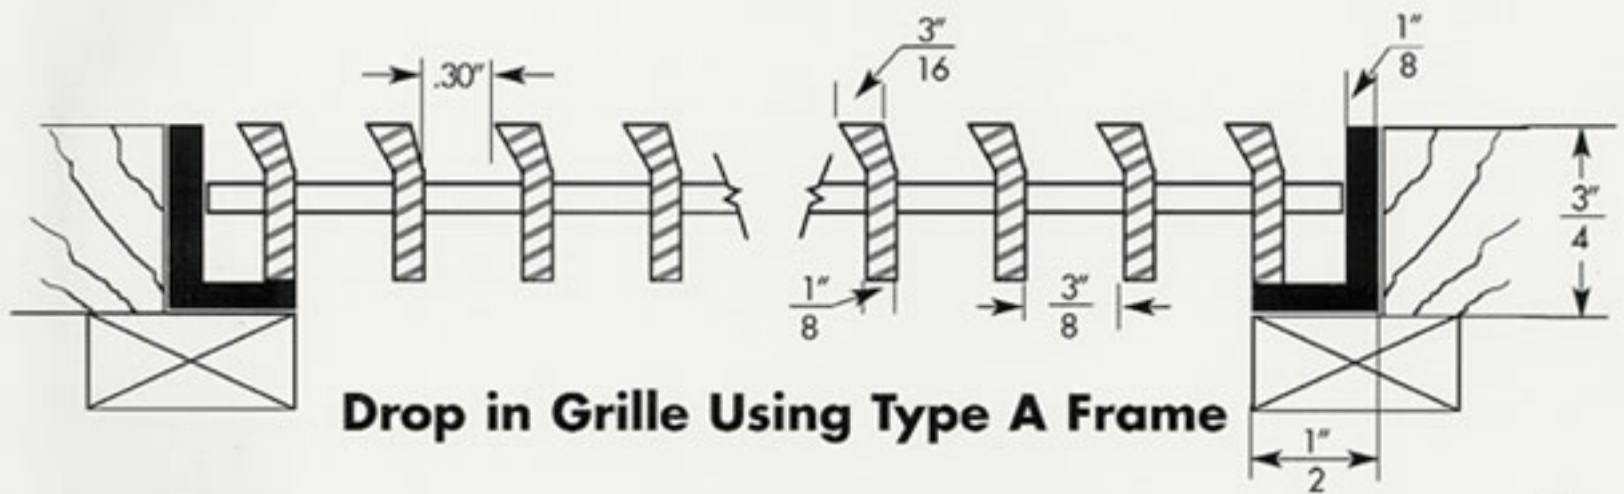

30° DEFLECTION DROP-IN GRILLES

MATERIALS – Aluminum, Brass, Copper, Bronze

FINISHES – Mirror Polish, Satin (brushed), Statuary Bronze, Chrome, Antique Brass, Paint, Nickel, Gunmetal. Other custom finishes available.