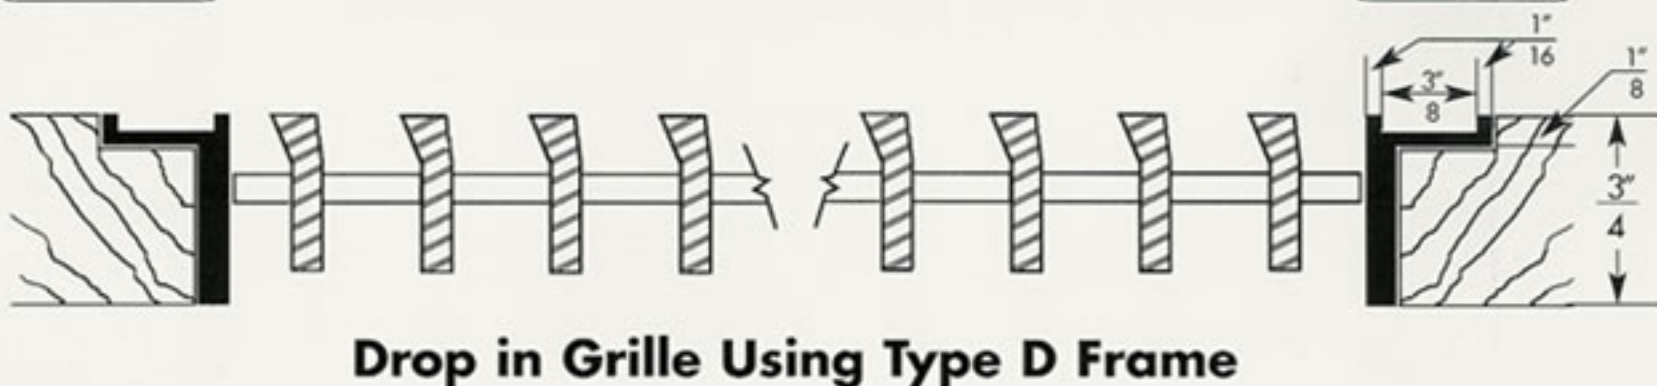

15° DEFLECTION DROP-IN GRILLES

MATERIALS – Aluminum, Brass, Copper, Bronze

FINISHES – Mirror Polish, Satin (brushed), Statuary Bronze, Chrome, Antique Brass, Paint, Nickel, Gunmetal. Other custom finishes available.