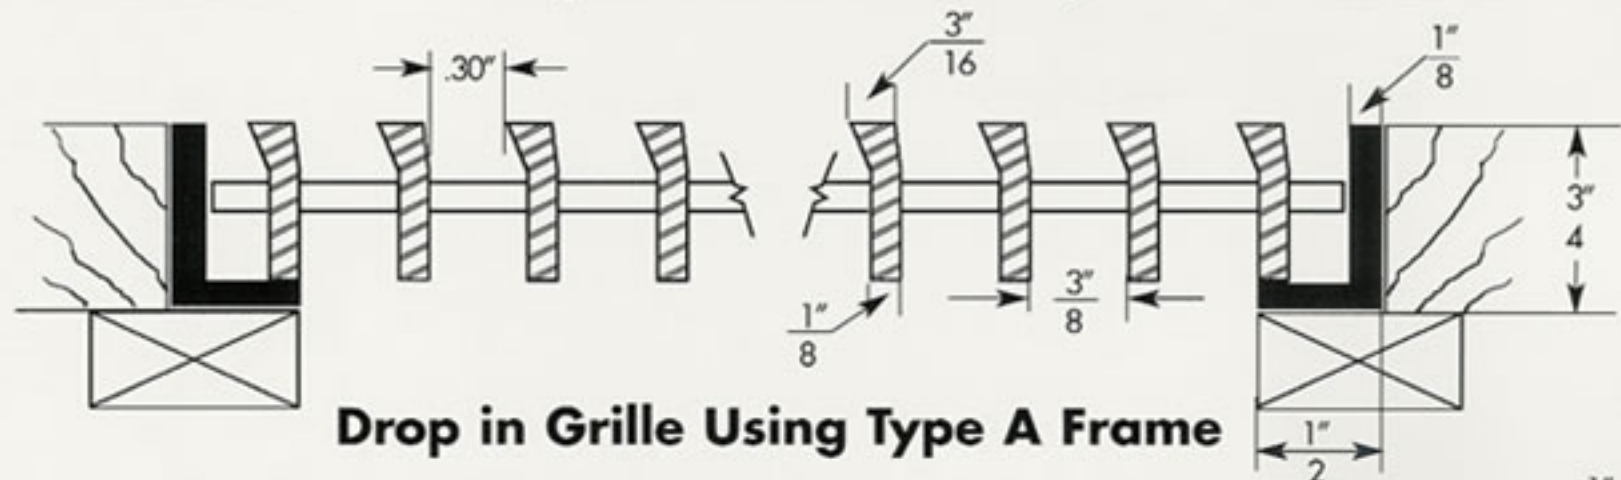

15° DEFLECTION DROP-IN GRILLES

MATERIALS – Aluminum, Brass, Copper, Bronze

FINISHES – Mirror Polish, Satin (brushed), Statuary Bronze, Chrome, Antique Brass, Paint, Nickel, Gunmetal. Other custom finishes available.