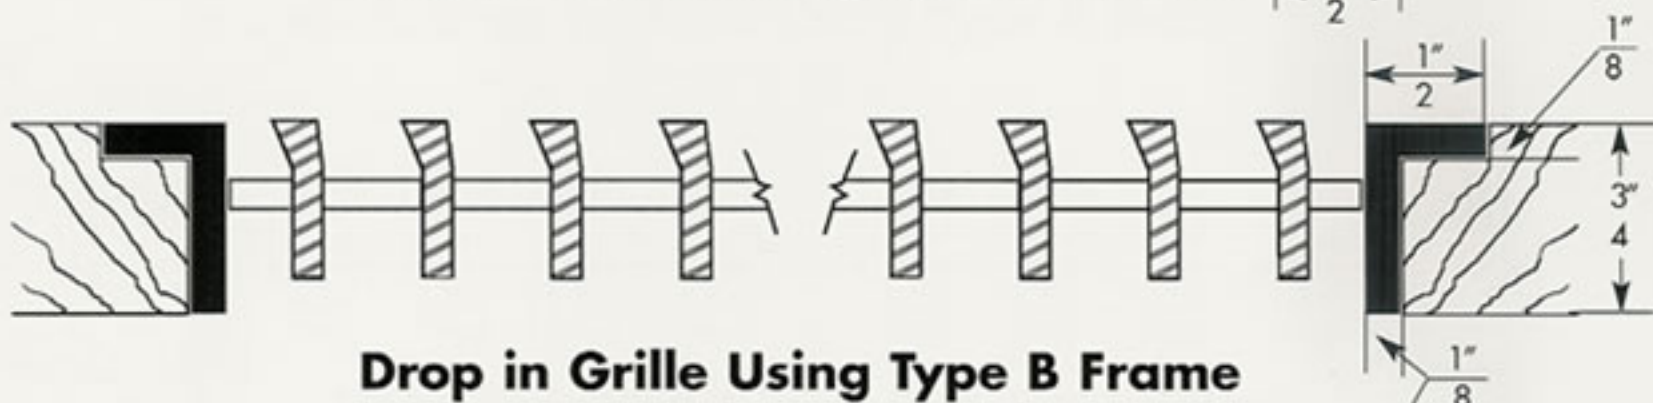

15° DEFLECTION DROP-IN GRILLES

MATERIALS – Aluminum, Brass, Copper, Bronze

FINISHES – Mirror Polish, Satin (brushed), Statuary Bronze, Chrome, Antique Brass, Paint, Nickel, Gunmetal. Other custom finishes available.